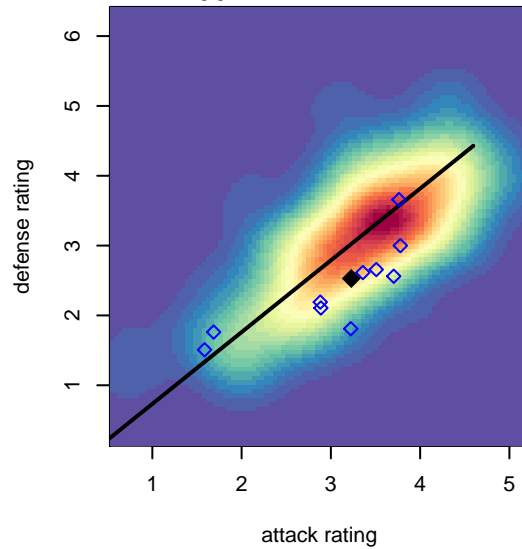

Twin Falls Rapids B97

Twin Falls, ID
 B97 total strength=1631
 attack=25.25 defense=12.54
 spr league = Spr Idaho D3 U18 A U18

alt names used:
 TF RAPIDS U18B
 RAPIDS SC U18B (ID)
 TWIN FALLS RAPIDS (ID)
 TF RAPIDS U18B (ID)

Venues played:
 2015 Spr Idaho D3 U18 A U18
 2015 Canyon Rim Classic U18 B U18
 2015 PVSC Spring Classic BU18
 2015 ID State Cup U18

Twin Falls Rapids B97
 Dots are actual minus expected GF (blue circles) and GA (red triangles).
 Blue line is smoothed change in attack strength. Red is smoothed change in defense strength.

**attack and defense variance (black dot)
relative to other teams
and top 10 in region**

**attack and defense rating
relative to others at age
and all opponents in last 13 months**

**attack and defense rating
relative to others at age
and all opponents in last 13 months**

Performance relative to 13 month average

Performance relative to 13 month average

Distribution of opponents
 Red = Lose zone, Blue = Win zone, Green = Even
 Black line separates win/lose zones

lot. A=Neither has attack advantage, B=Opponent has both attack and defense advantage, C=Opponent has both attack and defense disadvantage, D=Both have