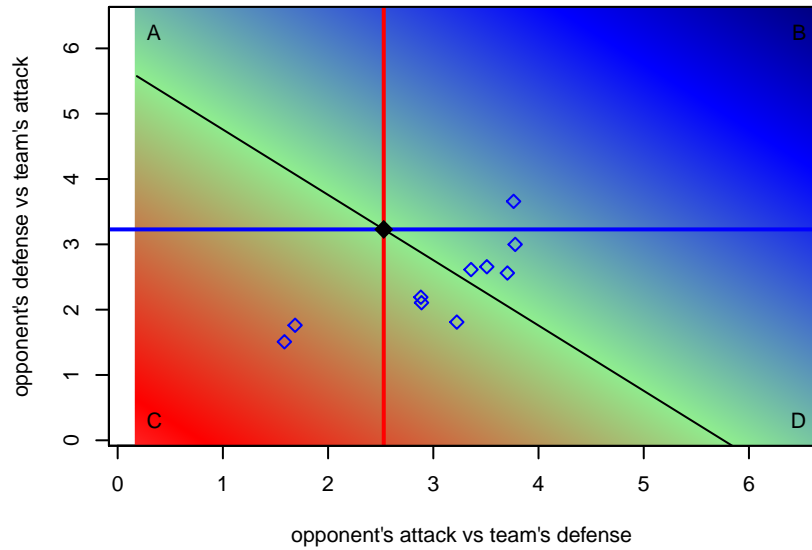

Venues played:
 2015 Spr Idaho D3 U18 A U18
 2015 Canyon Rim Classic U18 B U18
 2015 PVSC Spring Classic BU18
 2015 ID State Cup U18

Twin Falls Rapids B97
 Dots are actual minus expected GF (blue circles) and GA (red triangles).
 Blue line is smoothed change in attack strength. Red is smoothed change in defense strength.

**attack and defense variance (black dot)
relative to other teams
and top 10 in region**

**attack and defense rating
relative to others at age
and all opponents in last 13 months**

**attack and defense rating
relative to others at age
and all opponents in last 13 months**

Performance relative to 13 month average

Performance relative to 13 month average

Distribution of opponents
 Red = Lose zone, Blue = Win zone, Green = Even
 Black line separates win/lose zones

lot. A=Neither has attack advantage, B=Opponent has both attack and defense advantage, C=Opponent has both attack and defense disadvantage, D=Both have