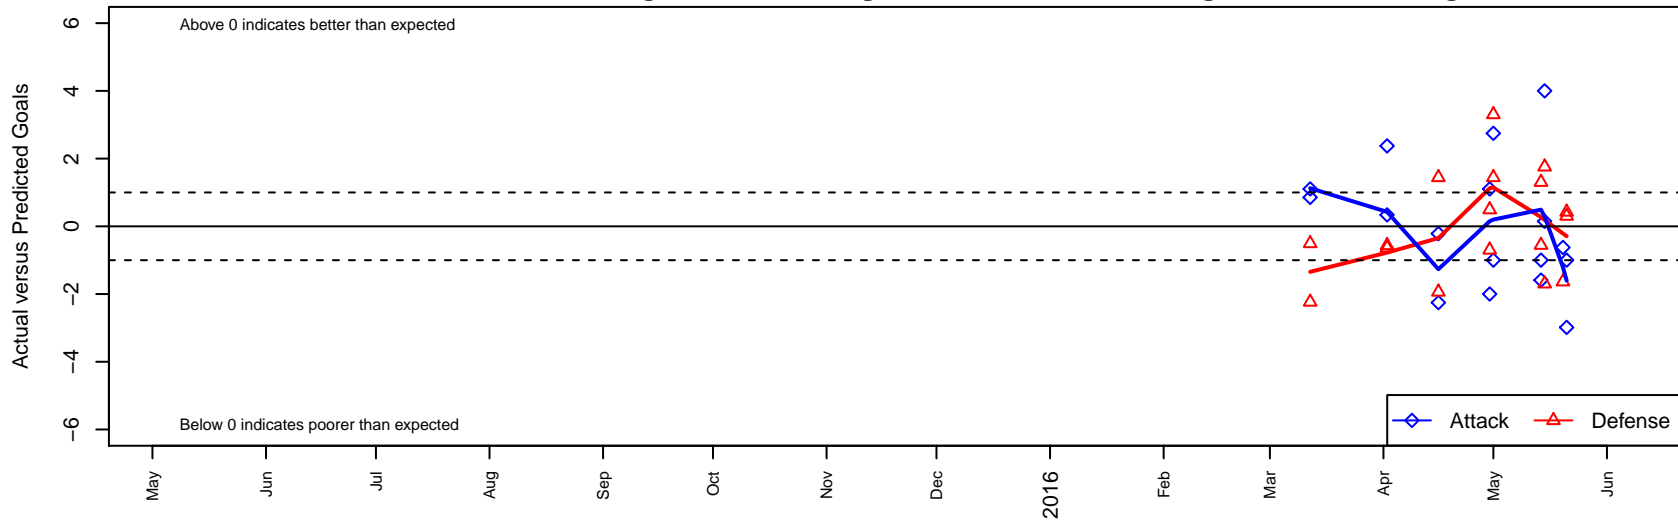

Twin Falls Rapids B97

Twin Falls, ID
 B97 total strength=1631
 attack=25.25 defense=12.54
 spr league = Spr Idaho D3 U18 A U18

alt names used:
 TF RAPIDS U18B
 RAPIDS SC U18B (ID)
 TWIN FALLS RAPIDS (ID)
 TF RAPIDS U18B (ID)

Venues played:
 2015 Spr Idaho D3 U18 A U18
 2015 Canyon Rim Classic U18 B U18
 2015 PVSC Spring Classic BU18
 2015 ID State Cup U18

Twin Falls Rapids B97
 Dots are actual minus expected GF (blue circles) and GA (red triangles).
 Blue line is smoothed change in attack strength. Red is smoothed change in defense strength.

**attack and defense variance (black dot)
relative to other teams
and top 10 in region**

**attack and defense rating
relative to others at age
and all opponents in last 13 months**

**attack and defense rating
relative to others at age
and all opponents in last 13 months**

Performance relative to 13 month average

Performance relative to 13 month average

Distribution of opponents
 Red = Lose zone, Blue = Win zone, Green = Even
 Black line separates win/lose zones

lot. A=Neither has attack advantage, B=Opponent has both attack and defense advantage, C=Opponent has both attack and defense disadvantage, D=Both have